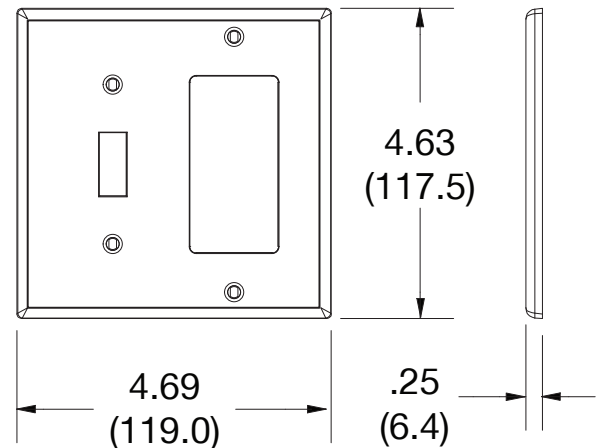

Wallplate Toggle Switch and Decorator Receptacle 2-Gang

Features

- High-impact, self-extinguishing polycarbonate material
- More rigid; sharp lines and less dimpling
- Smooth satin finish; blends into wall with an optimum finish

Ordering Information

Description	Gang	Color	UPC Number	Catalog Number
Toggle and receptacle, smooth satin finish, for use with toggle switch and decorator receptacle	2	Red	883778310973	P126R

Listings

cULus Listed

Specifications

Material	Polycarbonate thermoplastic
Thickness	.25 (6.4)
Orientation	Orientation
Mounting	Screw
Mounting Screws	Painted steel
Dimensions	4.63 in x 4.69 in x 0.25 in
Flammability	UL 94 V2