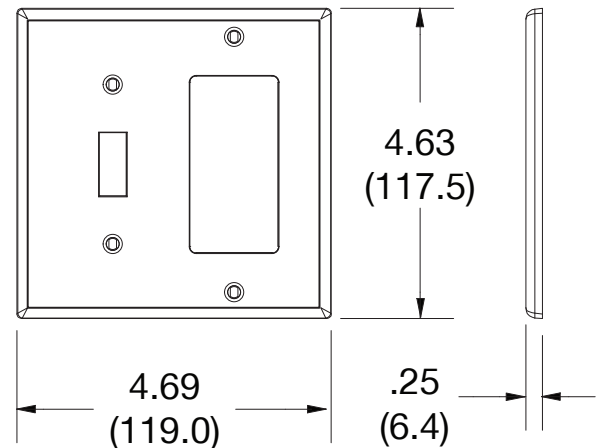

Wallplate Toggle Switch and Decorator Receptacle 2-Gang

Features

- High-impact, self-extinguishing polycarbonate material
- More rigid; sharp lines and less dimpling
- Smooth satin finish; blends into wall with an optimum finish

Ordering Information

Description	Gang	Color	UPC Number	Catalog Number
Toggle and receptacle, smooth satin finish, for use with toggle switch and decorator receptacle	2	White	883778310980	P126W

Listings

cULus Listed

Specifications

Material	Polycarbonate thermoplastic
Thickness	.25 (6.4)
Orientation	Orientation
Mounting	Screw
Mounting Screws	Painted steel
Dimensions	4.63 in x 4.69 in x 0.25 in
Flammability	UL 94 V2