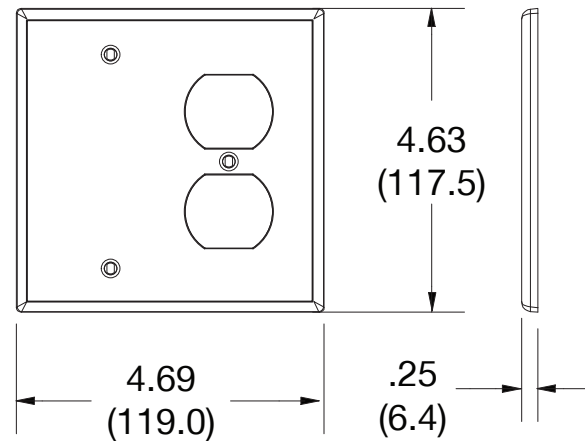

Wallplate Duplex and Blank Box Mount 2-Gang

Features

- High-impact, self-extinguishing polycarbonate material
- More rigid; sharp lines and less dimpling
- Smooth satin finish; blends into wall with an optimum finish

Ordering Information

Description	Gang	Color	UPC Number	Catalog Number
Duplex receptacle and blank box mount, smooth satin finish, for use with 1 duplex receptacle	2	Black	883778311116	P138BK

Listings

cULus Listed

Specifications

Material	Polycarbonate thermoplastic
Thickness	.25 (6.4)
Orientation	Orientation
Mounting	Screw
Mounting Screws	Painted steel
Dimensions	4.63 in x 4.69 in x 0.25 in
Flammability	UL 94 V2