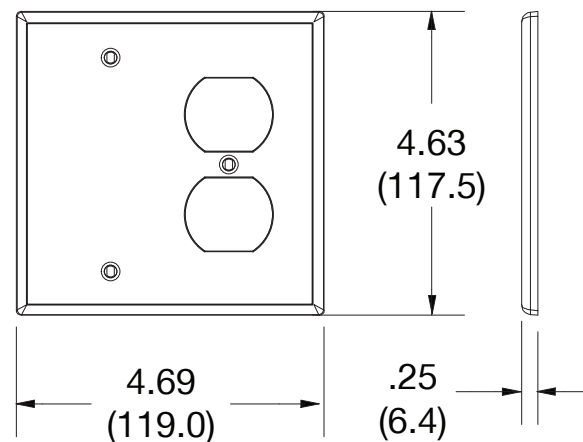

Wallplate Duplex and Blank Box Mount 2-Gang

Features

- High-impact, self-extinguishing polycarbonate material
- More rigid; sharp lines and less dimpling
- Smooth satin finish; blends into wall with an optimum finish

Ordering Information

Description	Gang	Color	UPC Number	Catalog Number
Duplex receptacle and blank box mount, smooth satin finish, for use with 1 duplex receptacle	2	Ivory	883778311130	P138I

Listings

cULus Listed

Specifications

Material	Polycarbonate thermoplastic
Thickness	.25 (6.4)
Orientation	Orientation
Mounting	Screw
Mounting Screws	Painted steel
Dimensions	4.63 in x 4.69 in x 0.25 in
Flammability	UL 94 V2