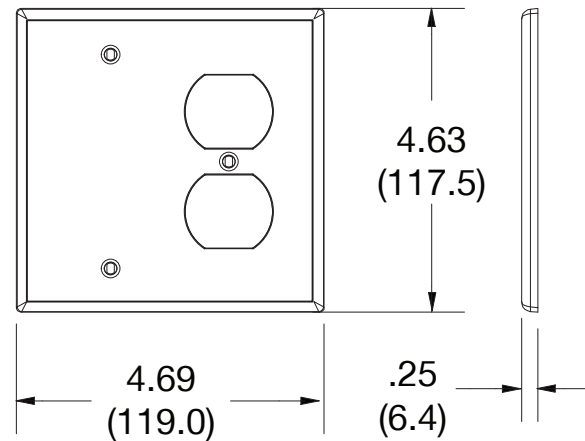

Wallplate Duplex and Blank Box Mount 2-Gang

Features

- High-impact, self-extinguishing polycarbonate material
- More rigid; sharp lines and less dimpling
- Smooth satin finish; blends into wall with an optimum finish

Ordering Information

Description	Gang	Color	UPC Number	Catalog Number
Duplex receptacle and blank box mount, smooth satin finish, for use with 1 duplex receptacle	2	Light Almond	883778311147	P138LA

Listings

cULus Listed

Specifications

Material	Polycarbonate thermoplastic
Thickness	.25 (6.4)
Orientation	Orientation
Mounting	Screw
Mounting Screws	Painted steel
Dimensions	4.63 in x 4.69 in x 0.25 in
Flammability	UL 94 V2