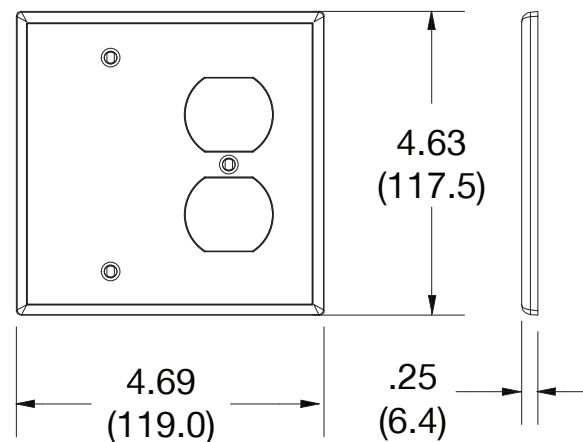

Wallplate Duplex and Blank Box Mount 2-Gang

Features

- High-impact, self-extinguishing polycarbonate material
- More rigid; sharp lines and less dimpling
- Smooth satin finish; blends into wall with an optimum finish

Ordering Information

Description	Gang	Color	UPC Number	Catalog Number
Duplex receptacle and blank box mount, smooth satin finish, for use with 1 duplex receptacle	2	White	883778311154	P138W

Listings

cULus Listed

Specifications

Material	Polycarbonate thermoplastic
Thickness	.25 (6.4)
Orientation	Orientation
Mounting	Screw
Mounting Screws	Painted steel
Dimensions	4.63 in x 4.69 in x 0.25 in
Flammability	UL 94 V2