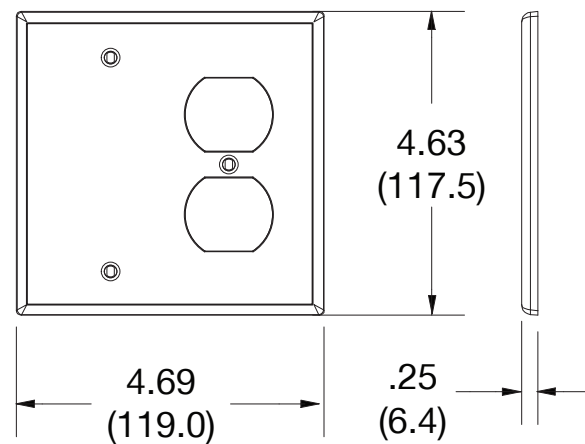

Wallplate Duplex and Blank Box Mount 2-Gang

Features

- High-impact, self-extinguishing polycarbonate material
- More rigid; sharp lines and less dimpling
- Smooth satin finish; blends into wall with an optimum finish

Ordering Information

Description	Gang	Color	UPC Number	Catalog Number
Duplex receptacle and blank box mount, smooth satin finish, for use with 1 duplex receptacle	2	Brown	883778311109	P138

Listings

cULus Listed

Specifications

Material	Polycarbonate thermoplastic
Thickness	.25 (6.4)
Orientation	Orientation
Mounting	Screw
Mounting Screws	Painted steel
Dimensions	4.63 in x 4.69 in x 0.25 in
Flammability	UL 94 V2