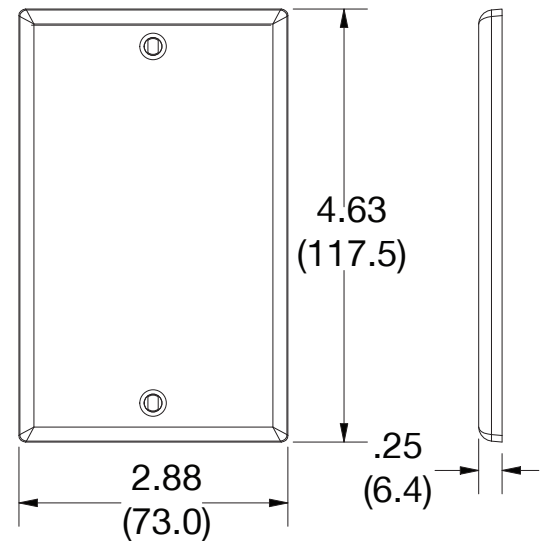

Wallplate Blank Strap Mount 1-Gang

Features

- High-impact, self-extinguishing polycarbonate material
- More rigid; sharp lines and less dimpling
- Smooth satin finish; blends into wall with an optimum finish

Ordering Information

Description	Gang	Color	UPC Number	Catalog Number
Blank box mount, smooth satin finish, for use with cover enclosure	1	Ivory	883778311291	P14I

Listings

cULus Listed

Specifications

Material	Polycarbonate thermoplastic
Thickness	.25 (6.4)
Orientation	Orientation
Mounting	Screw
Mounting Screws	Painted steel
Dimensions	4.63 in x 2.88 in x 0.25 in
Flammability	UL 94 V2