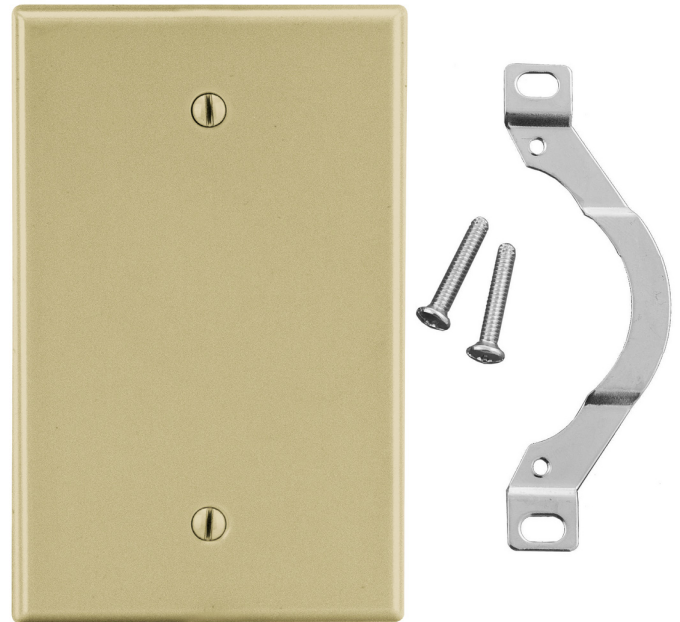

Wallplate Blank Strap Mount 1-Gang

Features

- High-impact, self-extinguishing polycarbonate material
- More rigid; sharp lines and less dimpling
- Smooth satin finish; blends into wall with an optimum finish

Ordering Information

Description	Gang	Color	UPC Number	Catalog Number
Blank box mount, smooth satin finish, for use with cover enclosure	1	Ivory	883778311291	P14I

Listings

cULus Listed

Specifications

Material	Polycarbonate thermoplastic
Thickness	.25 (6.4)
Orientation	Orientation
Mounting	Screw
Mounting Screws	Painted steel
Dimensions	4.63 in x 2.88 in x 0.25 in
Flammability	UL 94 V2