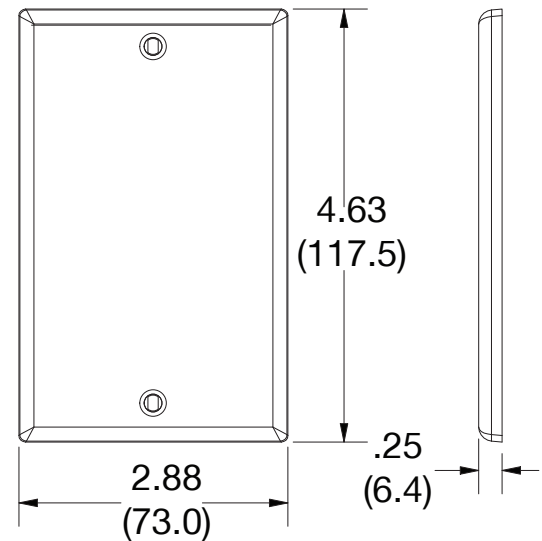

Wallplate Blank Strap Mount 1-Gang

Features

- High-impact, self-extinguishing polycarbonate material
- More rigid; sharp lines and less dimpling
- Smooth satin finish; blends into wall with an optimum finish

Ordering Information

Description	Gang	Color	UPC Number	Catalog Number
Blank box mount, smooth satin finish, for use with cover enclosure	1	White	883778311314	P14W

Listings

cULus Listed

Specifications

Material	Polycarbonate thermoplastic
Thickness	.25 (6.4)
Orientation	Orientation
Mounting	Screw
Mounting Screws	Painted steel
Dimensions	4.63 in x 2.88 in x 0.25 in
Flammability	UL 94 V2