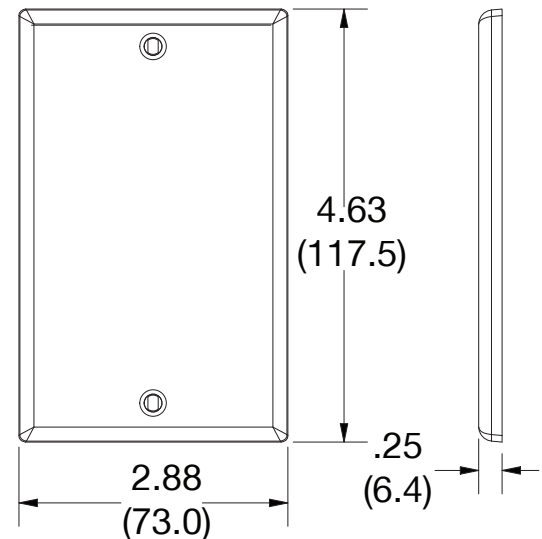

### Ordering Information

Description	Gang	Color	UPC Number	Catalog Number
Blank box mount, smooth satin finish, for use with cover enclosure	1	Brown	883778311215	P14

### Specifications

Material	Polycarbonate thermoplastic
Thickness	.25 (6.4)
Orientation	Orientation
Mounting	Screw
Mounting Screws	Painted steel
Dimensions	4.63 in x 2.88 in x 0.25 in
Flammability	UL 94 V2