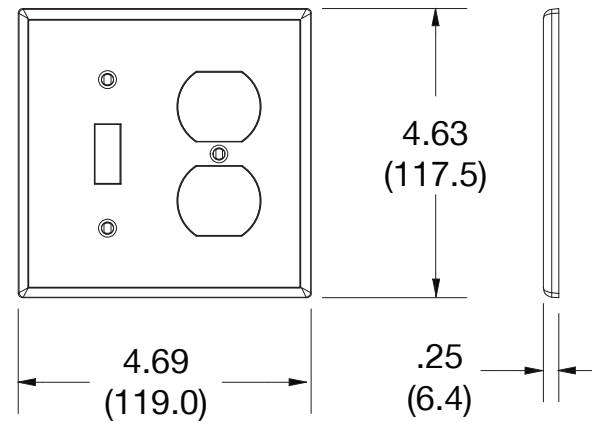

### Ordering Information

Description	Gang	Color	UPC Number	Catalog Number
Duplex receptacle and toggle switch wallplate, smooth satin finish, for use with 1 duplex receptacle and 1 toggle switch	2	White	883778311482	<b>P18W</b>

### Specifications

Material	Polycarbonate thermoplastic
Thickness	.25 (6.4)
Orientation	Orientation
Mounting	Screw
Mounting Screws	Painted steel
Dimensions	4.63 in x 4.69 in x 0.25 in
Flammability	UL 94 V2