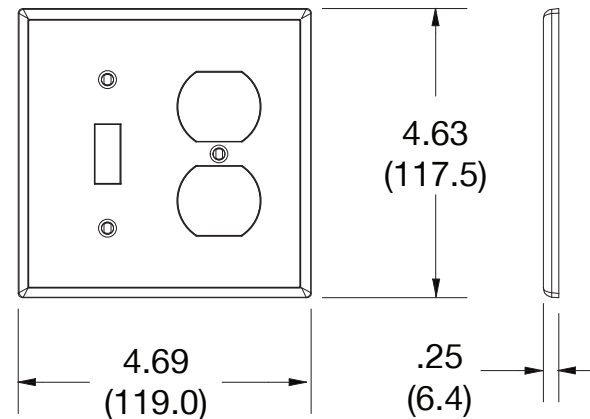

### Ordering Information

Description	Gang	Color	UPC Number	Catalog Number
Duplex receptacle and toggle switch wallplate, smooth satin finish, for use with 1 duplex receptacle and 1 toggle switch	2	Brown	883778311376	P18

### Specifications

Material	Polycarbonate thermoplastic
Thickness	.25 (6.4)
Orientation	Orientation
Mounting	Screw
Mounting Screws	Painted steel
Dimensions	4.63 in x 4.69 in x 0.25 in
Flammability	UL 94 V2