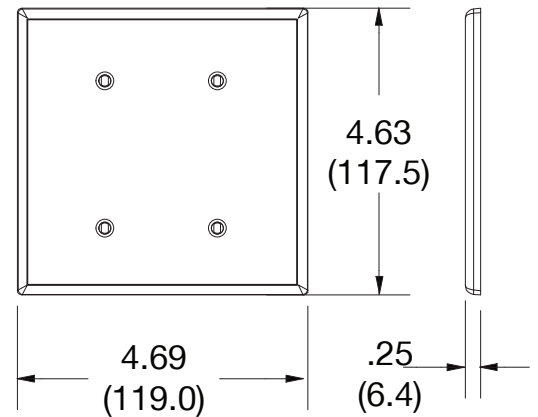

### Ordering Information

Description	Gang	Color	UPC Number	Catalog Number
Blank strap mount wallplate, smooth satin finish, for use with for use with cover enclosure	2	Gray	883778315527	P24GY

### Specifications

Material	Polycarbonate thermoplastic
Thickness	.25 (6.4)
Orientation	Orientation
Mounting	Screw
Mounting Screws	Painted steel
Dimensions	4.63 in x 4.69 in x 0.25 in
Flammability	UL 94 V2