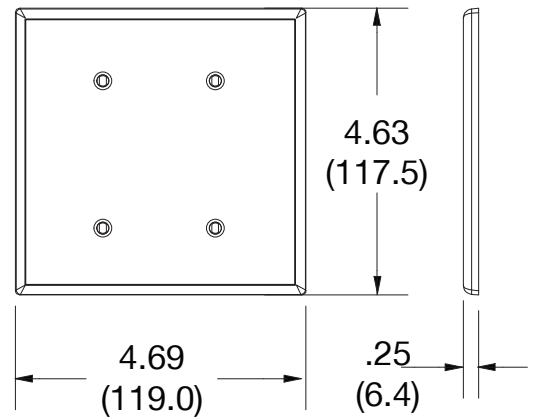

Wallplate Blank Strap Mount 2-Gang

Features

- High-impact, self-extinguishing polycarbonate material
- More rigid; sharp lines and less dimpling
- Smooth satin finish; blends into wall with an optimum finish

Ordering Information

Description	Gang	Color	UPC Number	Catalog Number
Blank box mount wallplate, smooth satin finish, for use with for use with cover enclosure	2	White	883778315558	P24W

Listings

cULus Listed

Specifications

Material	Polycarbonate thermoplastic
Thickness	.25 (6.4)
Orientation	Orientation
Mounting	Screw
Mounting Screws	Painted steel
Dimensions	4.63 in x 4.69 in x 0.25 in
Flammability	UL 94 V2