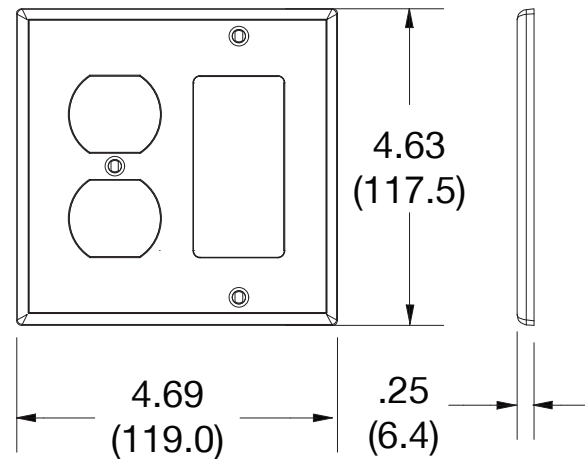

### Ordering Information

Description	Gang	Color	UPC Number	Catalog Number
Duplex and decorator wallplate, smooth satin finish, for use with 1 duplex receptacle and 1 decorator device	2	Black	883778313035	<b>P826BK</b>

### Specifications

Material	Polycarbonate thermoplastic
Thickness	.25 (6.4)
Orientation	Orientation
Mounting	Screw
Mounting Screws	Painted steel
Dimensions	4.63 in x 4.69 in x 0.25 in
Flammability	UL 94 V2