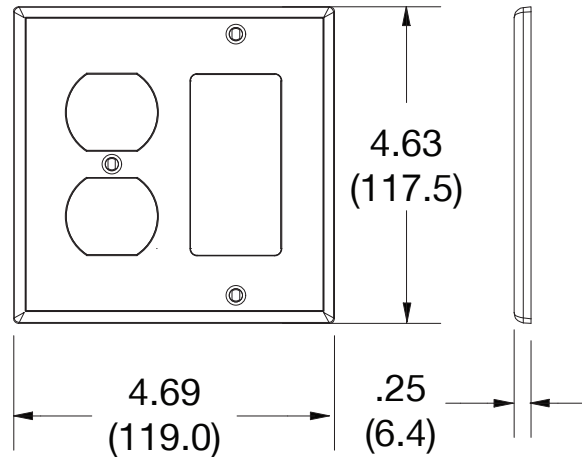

Wallplate Duplex and Decorator 2-Gang

Features

- High-impact, self-extinguishing polycarbonate material
- More rigid; sharp lines and less dimpling
- Smooth satin finish; blends into wall with an optimum finish

Ordering Information

| Description | Gang | Color | UPC Number | Catalog Number |
|--|------|-------|--------------|----------------|
| Duplex and decorator wallplate, smooth satin finish, for use with 1 duplex receptacle and 1 decorator device | 2 | Gray | 883778313042 | P826GY |

Listings

cULus Listed

Specifications

| | |
|-----------------|-----------------------------|
| Material | Polycarbonate thermoplastic |
| Thickness | .25 (6.4) |
| Orientation | Orientation |
| Mounting | Screw |
| Mounting Screws | Painted steel |
| Dimensions | 4.63 in x 4.69 in x 0.25 in |
| Flammability | UL 94 V2 |