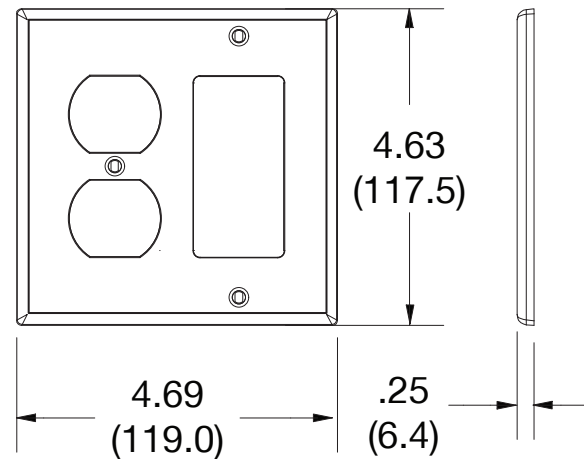

### Ordering Information

Description	Gang	Color	UPC Number	Catalog Number
Duplex and decorator wallplate, smooth satin finish, for use with 1 duplex receptacle and 1 decorator device	2	Light Almond	883778313066	<b>P826LA</b>

### Specifications

Material	Polycarbonate thermoplastic
Thickness	.25 (6.4)
Orientation	Orientation
Mounting	Screw
Mounting Screws	Painted steel
Dimensions	4.63 in x 4.69 in x 0.25 in
Flammability	UL 94 V2