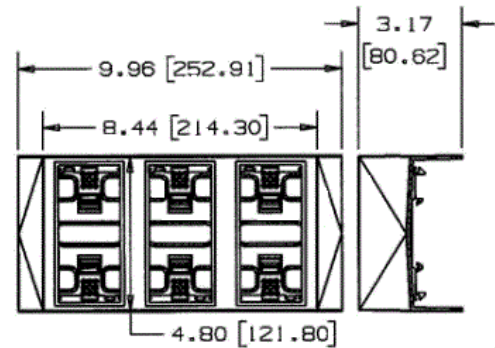

Raceway
 Non-Metallic Raceway
 PB3 BaseTrak® 3-GangFull Capacity Box

HUBBELL

Features

- 1-, 2- and 3-Gang boxes that allows full capacity from PB3 Raceway to box for either power or datacom applications.
- See page R-63 for recommended single gang “KP” plate options.

Ordering Information

Description	Color	UPC Number	Catalog Number
3-GangFull Capacity Box	Office White	783585090962	PB3FCIB3G

Listings

UL Listed
 CSA Certified

Specifications

Height	4.80"
Width	9.96"
Length	3.17"

Online Resources

Customer Use Drawing
 eCatalog
 Installation Instructions

Dimensions in Inches (mm)

Hubbell Wiring Device-Kellems • Hubbell Incorporated (Delaware) • 40 Waterview Drive • Shelton, CT 06484