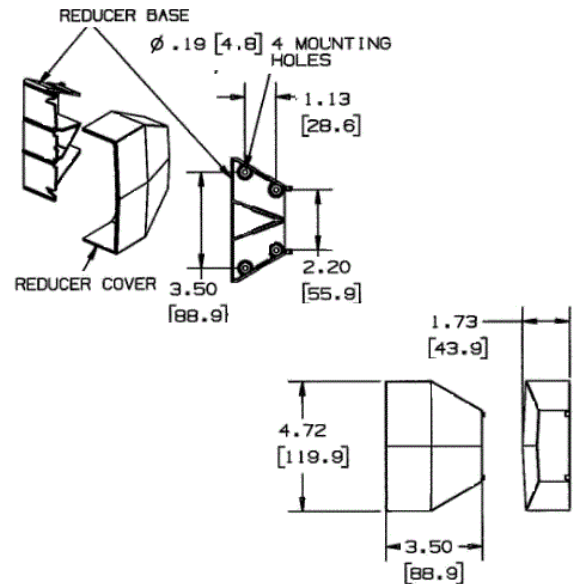

Raceway
Non-Metallic Raceway
PB3 BaseTrak® Reducer

HUBBELL

Features

- Reduces from PB3 BaseTrak Raceway to PW2 WallTrak Raceway.

Ordering Information

Description	Color	UPC Number	Catalog Number
Reducer	Office White	783585310152	PB3REDA

Listings

UL Listed
 CSA Certified

Specifications

Height	1.73"
Width	4.2"
Length	3.50"

Online Resources

Customer Use Drawing
 eCatalog
 Installation Instructions

Dimensions in Inches (mm)

Hubbell Wiring Device-Kellems • Hubbell Incorporated (Delaware) • 40 Waterview Drive • Shelton, CT 06484