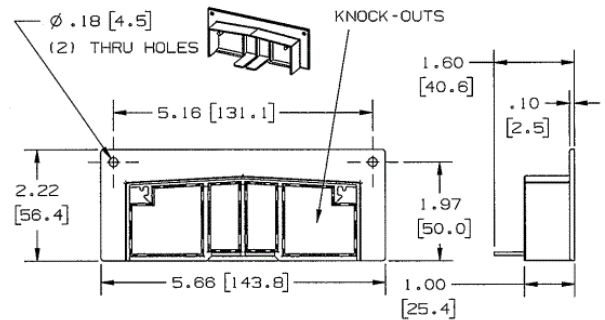

Raceway Non-Metallic Raceway PB3 BaseTrak[®] Surface Panel Connector

HUBBELL

Features

- For connecting PB3 Raceway with surface type panel boxes.

Ordering Information

Description	Color	UPC Number	Catalog Number
Surface Panel Connector	Office White	783585310145	PB3SPCA

Listings

UL Listed
CSA Certified

Specifications

Height	1.60"
Width	5.66"
Length	2.22"

Online Resources

Customer Use Drawing
eCatalog
Installation Instructions

Dimensions in Inches (mm)

Hubbell Wiring Device-Kellems • Hubbell Incorporated (Delaware) • 40 Waterview Drive • Shelton, CT 06484