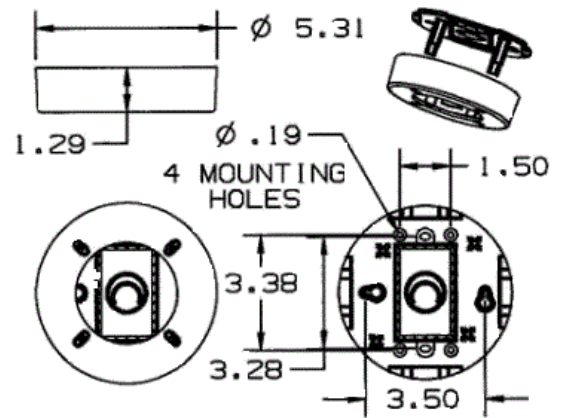

Raceway
Non-Metallic Raceway
PW2 WallTrak® (Latching) Round Lighting
Fixture Box

HUBBELL

Features

- To hang fixtures.

Ordering Information

Description	Color	UPC Number	Catalog Number
Round Lighting Fixture Box	Black	783585562537	PDB12LFBK

Listings

UL Listed
CSA Certified

Specifications

Height	1.29"
Width	5.31"
Length	5.31"

Online Resources

Customer Use Drawing
eCatalog
Installation Instructions

Dimensions in Inches (mm)

Hubbell Wiring Device-Kellems • Hubbell Incorporated (Delaware) • 40 Waterview Drive • Shelton, CT 06484