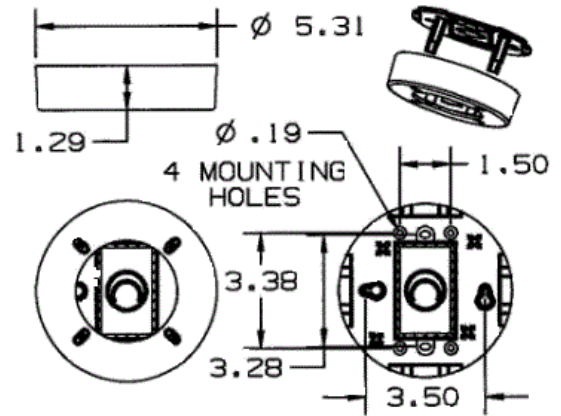

Raceway
 Non-Metallic Raceway
 PW2 WallTrak® (Latching) Round Lighting
 Fixture Box

HUBBELL

Features

- To hang fixtures.

Ordering Information

Description	Color	UPC Number	Catalog Number
Round Lighting Fixture Box	White	783585562544	PDB12LFW

Listings

UL Listed
 CSA Certified

Specifications

Height	1.29"
Width	5.31"
Length	5.31"

Online Resources

Customer Use Drawing
 eCatalog
 Installation Instructions

Dimensions in Inches (mm)

Hubbell Wiring Device-Kellems • Hubbell Incorporated (Delaware) • 40 Waterview Drive • Shelton, CT 06484