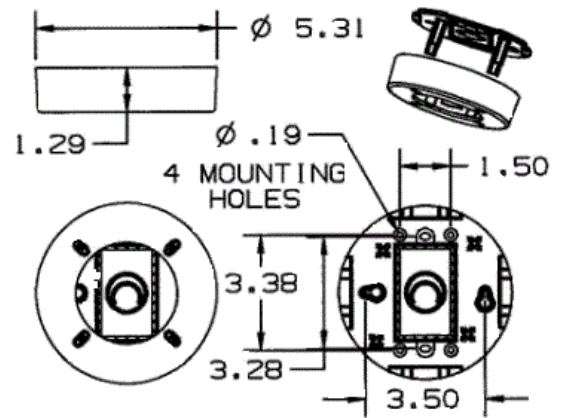

Raceway
Non-Metallic Raceway
PW2 WallTrak® (Latching) Round Lighting
Fixture Box

HUBBELL

Features

- To hang fixtures.

Ordering Information

Description	Color	UPC Number	Catalog Number
Round Lighting Fixture Box	Office White	783585090382	PDB12LF

Listings

UL Listed
CSA Certified

Specifications

Height	1.29"
Width	5.31"
Length	5.31"

Online Resources

Customer Use Drawing
eCatalog
Installation Instructions

Dimensions in Inches (mm)

Hubbell Wiring Device-Kellems • Hubbell Incorporated (Delaware) • 40 Waterview Drive • Shelton, CT 06484