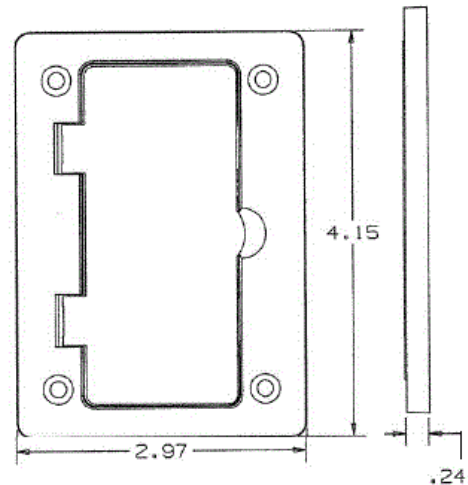

### Specifications

Dimensions	4.15" x 2.97"
Number of Gangs	One Required per Gang

### Online Resources

[Customer Use Drawing](#)  
[eCatalog](#)  
[Installation Instructions](#)

Dimensions in Inches (mm)

Hubbell Wiring Device-Kellems • Hubbell Incorporated (Delaware) • 40 Waterview Drive • Shelton, CT 06484