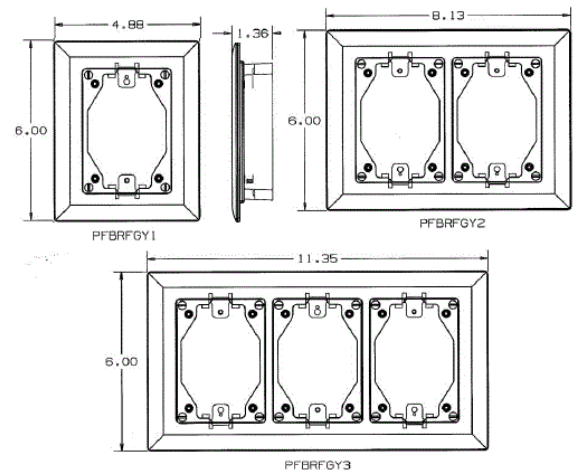

Floor Boxes

Flush Rectangular Non-Metallic Concrete Covers and Flanges

HUBBELL

Features

- Durable cast aluminum construction available
- Provides consistent look and maximum functionality
- Locking studs allow each door to be secured independently

Ordering Information

Description	Device Color	UPC	Catalog Number
Carpet Flanges,	Black	783585848723	PFBRFBL1

Specifications

Dimensions	6.00" x 4.88"
Number of Gangs	1-Gang

Online Resources

- [Customer Use Drawing](#)
- [eCatalog](#)
- [Installation Instructions](#)

Dimensions in Inches (mm)

Hubbell Wiring Device-Kellems • Hubbell Incorporated (Delaware) • 40 Waterview Drive • Shelton, CT 06484

Phone (800) 288-6000 • Fax (800) 255-1031 • Specifications subject to change without notice.