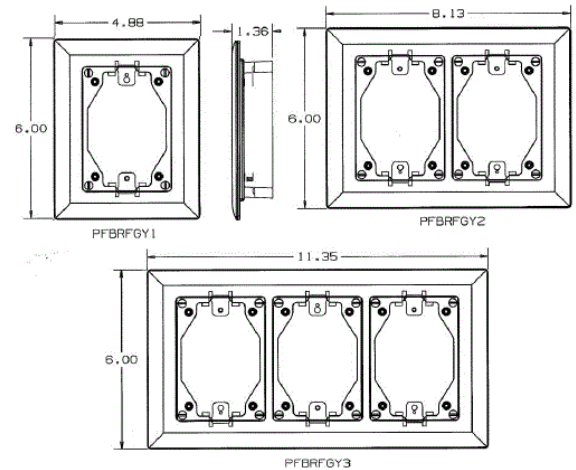

Floor Boxes

Flush Rectangular Non-Metallic Concrete Covers and Flanges

HUBBELL

Features

- Durable cast aluminum construction available
- Provides consistent look and maximum functionality
- Locking studs allow each door to be secured independently

Ordering Information

Description	Device Color	UPC	Catalog Number
Carpet Flanges,	Black	783585848709	PFBRFBL2

Specifications

Dimensions	6.00" x 8.13"
Number of Gangs	2-Gang

Online Resources

- [Customer Use Drawing](#)
- [eCatalog](#)
- [Installation Instructions](#)

Dimensions in Inches (mm)

Hubbell Wiring Device-Kellems • Hubbell Incorporated (Delaware) • 40 Waterview Drive • Shelton, CT 06484

Phone (800) 288-6000 • Fax (800) 255-1031 • Specifications subject to change without notice.