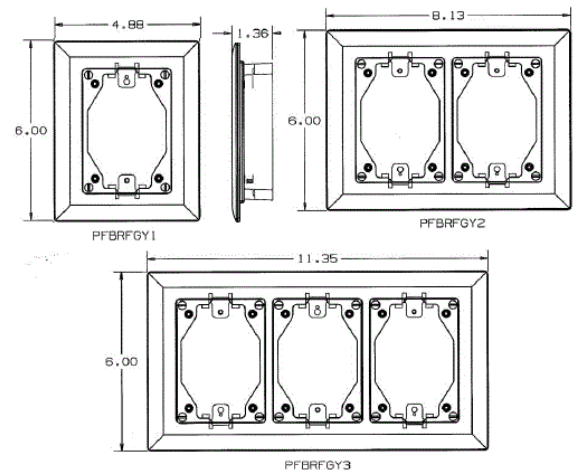

Floor Boxes

Flush Rectangular Non-Metallic Concrete Covers and Flanges

HUBBELL

Features

- Durable cast aluminum construction available
- Provides consistent look and maximum functionality
- Locking studs allow each door to be secured independently

Ordering Information

Description	Device Color	UPC	Catalog Number
Carpet Flanges,	Black	783585848761	PFBRFBL3

Specifications

Dimensions	6.00" x 11.35"
Number of Gangs	3-Gang

Online Resources

- [Customer Use Drawing](#)
- [eCatalog](#)
- [Installation Instructions](#)

Dimensions in Inches (mm)

Hubbell Wiring Device-Kellems • Hubbell Incorporated (Delaware) • 40 Waterview Drive • Shelton, CT 06484

Phone (800) 288-6000 • Fax (800) 255-1031 • Specifications subject to change without notice.