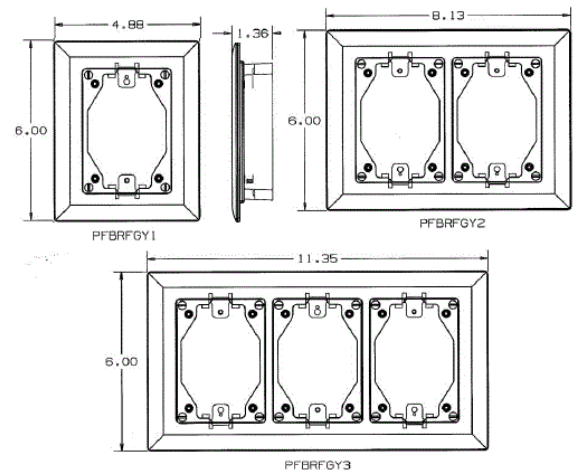

### Ordering Information

Description	Device Color	UPC	Catalog Number
Carpet Flanges,	Ivory	783585848297	PFBRF11

### Specifications

Dimensions	6.00" x 4.88"
Number of Gangs	1-Gang

### Online Resources

- [Customer Use Drawing](#)
- [eCatalog](#)
- [Installation Instructions](#)

Dimensions in Inches (mm)

Hubbell Wiring Device-Kellems • Hubbell Incorporated (Delaware) • 40 Waterview Drive • Shelton, CT 06484