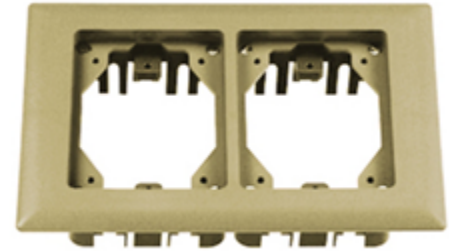

Floor Boxes

Flush Rectangular Non-Metallic Concrete Covers and Flanges

HUBBELL

Features

- Durable cast aluminum construction available
- Provides consistent look and maximum functionality
- Locking studs allow each door to be secured independently

Ordering Information

| Description | Device Color | UPC | Catalog Number |
|-----------------|--------------|--------------|----------------|
| Carpet Flanges, | Ivory | 783585848358 | PFBRFI2 |

Specifications

| | |
|-----------------|---------------|
| Dimensions | 6.00" x 8.13" |
| Number of Gangs | 2-Gang |

Online Resources

- [Customer Use Drawing](#)
- [eCatalog](#)
- [Installation Instructions](#)

Dimensions in Inches (mm)