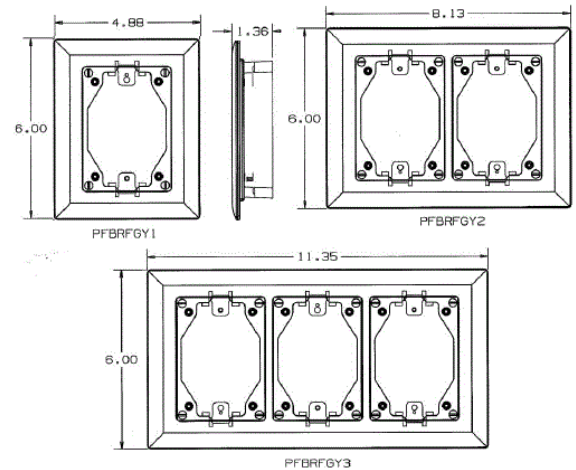

Floor Boxes

Flush Rectangular Non-Metallic Concrete Covers and Flanges

HUBBELL

Features

- Durable cast aluminum construction available
- Provides consistent look and maximum functionality
- Locking studs allow each door to be secured independently

Ordering Information

| Description | Device Color | UPC | Catalog Number |
|-----------------|--------------|--------------|----------------|
| Carpet Flanges, | Ivory | 783585848358 | PFBRFI2 |

Specifications

| | |
|-----------------|---------------|
| Dimensions | 6.00" x 8.13" |
| Number of Gangs | 2-Gang |

Online Resources

- [Customer Use Drawing](#)
- [eCatalog](#)
- [Installation Instructions](#)

Dimensions in Inches (mm)