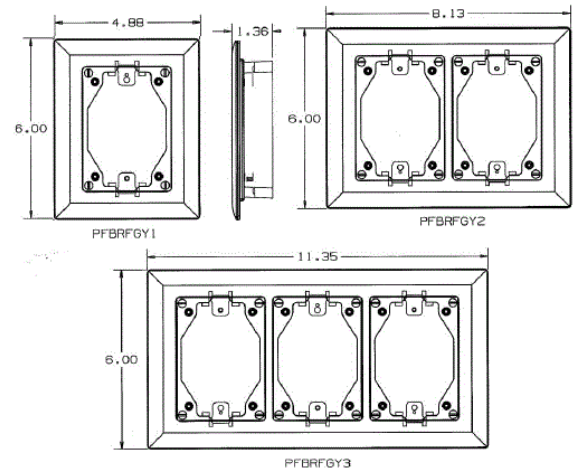

### Ordering Information

Description	Device Color	UPC	Catalog Number
Carpet Flanges,	Ivory	783585848730	PFBRF13

### Specifications

Dimensions	6.00" x 11.35"
Number of Gangs	3-Gang

### Online Resources

- [Customer Use Drawing](#)
- [eCatalog](#)
- [Installation Instructions](#)

Dimensions in Inches (mm)

Hubbell Wiring Device-Kellems • Hubbell Incorporated (Delaware) • 40 Waterview Drive • Shelton, CT 06484