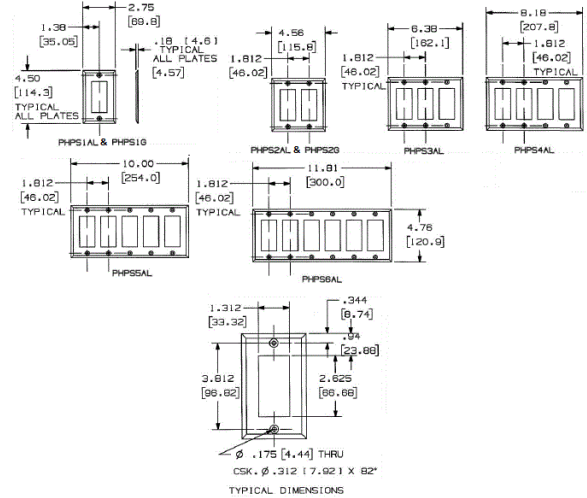

Description	Color	Catalog Number	UPC
1-Gang, Decorator, Mid-Size	Almond	PHPS1AL	883778115103

Listings

UL Listed
CSA Certified

Specifications

Material	Steel
Plate Type	1-Gang
Plate Openings	Decorator
Mounting Screws	Steel painted, slotted head
Appearance	Powder coat paint

Online Resources

Customer Use Drawing
eCatalog

Dimensions in Inches (mm)

Hubbell Wiring Device-Kellems • Hubbell Incorporated (Delaware) • 40 Waterview Drive • Shelton, CT 06484

Phone (800) 288-6000 • Fax (800) 255-1031 • Specifications subject to change without notice.