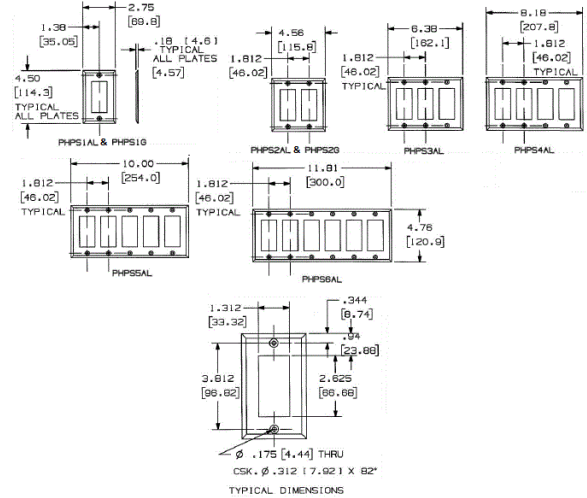

| Description | Color | Catalog Number | UPC |
|-----------------------------|-------|----------------|--------------|
| 1-Gang, Decorator, Mid-Size | Gray | PHPS1G | 883778115271 |

Listings

UL Listed
CSA Certified

Specifications

| | |
|-----------------|-----------------------------|
| Material | Steel |
| Plate Type | 1-Gang |
| Plate Openings | Decorator |
| Mounting Screws | Steel painted, slotted head |
| Appearance | Powder coat paint |

Online Resources

Customer Use Drawing
eCatalog

Dimensions in Inches (mm)

Hubbell Wiring Device-Kellems • Hubbell Incorporated (Delaware) • 40 Waterview Drive • Shelton, CT 06484

Phone (800) 288-6000 • Fax (800) 255-1031 • Specifications subject to change without notice.