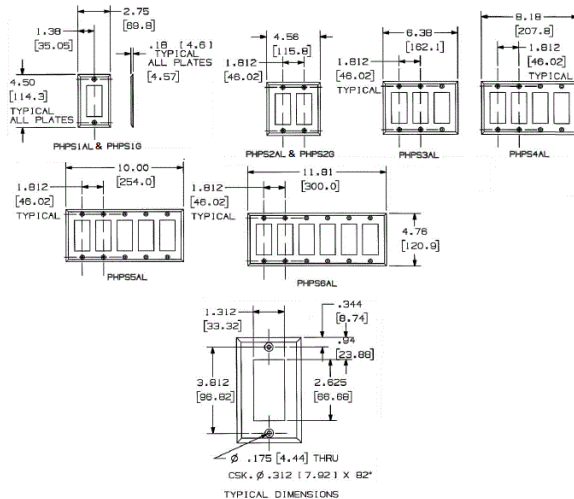

Description	Color	Catalog Number	UPC
2-Gang, 2-Decorator Openings	Gray	PHPS2G	883778115288

Listings

UL Listed
CSA Certified

Specifications

Material	Steel
Plate Type	2-Gang
Plate Openings	Decorator
Mounting Screws	Steel painted, slotted head
Appearance	Powder coat paint

Online Resources

Customer Use Drawing
eCatalog

Dimensions in Inches (mm)

Hubbell Wiring Device-Kellems • Hubbell Incorporated (Delaware) • 40 Waterview Drive • Shelton, CT 06484

Phone (800) 288-6000 • Fax (800) 255-1031 • Specifications subject to change without notice.