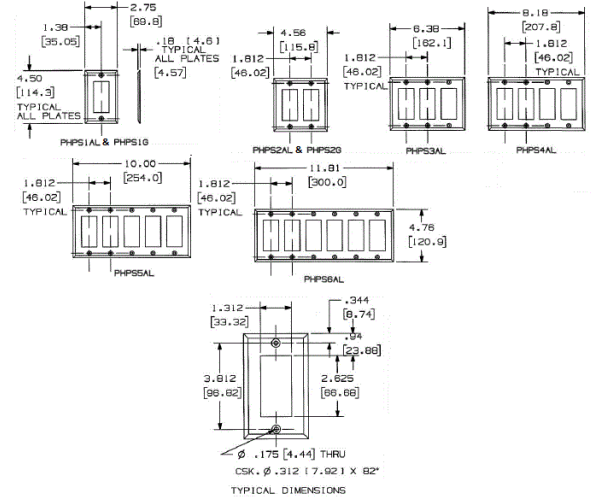

Description	Color	Catalog Number	UPC
6-Gang, 6-Decorator Openings	Almond	PHPS6AL	883778115158

Listings

UL Listed  
CSA Certified

Specifications

Material	Steel
Plate Type	6-Gang
Plate Openings	Decorator
Mounting Screws	Steel painted, slotted head
Appearance	Powder coat paint

Online Resources

Customer Use Drawing  
eCatalog

Dimensions in Inches (mm)

Hubbell Wiring Device-Kellems • Hubbell Incorporated (Delaware) • 40 Waterview Drive • Shelton, CT 06484

Phone (800) 288-6000 • Fax (800) 255-1031 • Specifications subject to change without notice.