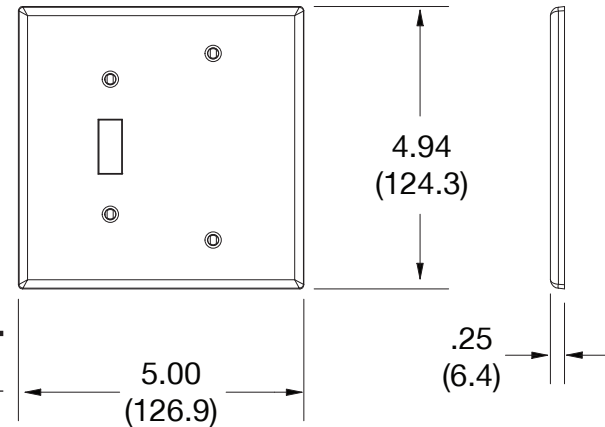

### Ordering Information

Description	Gang	Color	UPC Number	Catalog Number
Mid-size toggle and blank box mount wallplate, smooth satin finish, for use with toggle switch and blank	2	Light Almond	883778315626	PJ113LA

### Specifications

Material	Polycarbonate thermoplastic
Thickness	.25 (6.4)
Orientation	Orientation
Mounting	Screw
Mounting Screws	Painted steel
Dimensions	4.94 in x 5.00 in x 0.25 in
Flammability	UL 94 V2