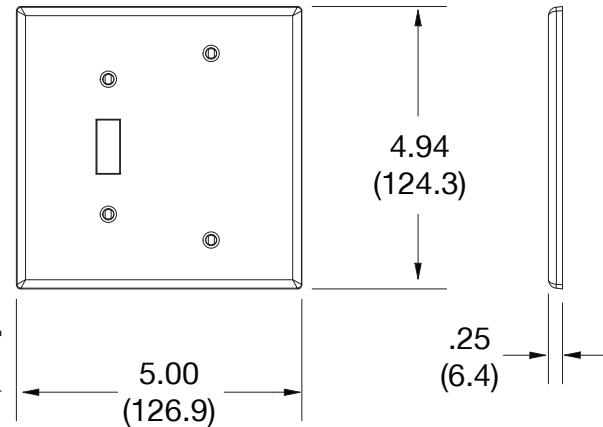

### Ordering Information

Description	Gang	Color	UPC Number	Catalog Number
Mid-size wallplate with 1.40" opening, smooth satin finish, for use with coaxial	1	White	883778313325	PJ11W

### Specifications

Material	Polycarbonate thermoplastic
Thickness	.25 (6.4)
Orientation	Orientation
Mounting	Screw
Mounting Screws	Painted steel
Dimensions	4.94 in x 5.00 in x 0.25 in
Flammability	UL 94 V2