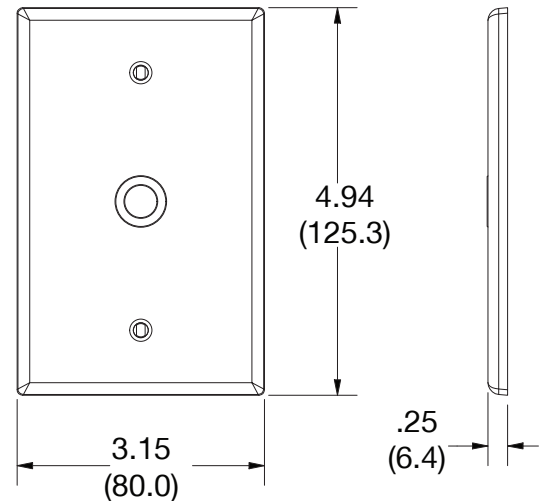

## Mid-Size Wallplate 1.40" Opening Box Mount 1-Gang

### Ordering Information

Description	Gang	Color	UPC Number	Catalog Number
Mid-size wallplate with 1.40" opening, smooth satin finish, for use with coaxial	1	Ivory	883778313301	PJ11I

### Specifications

Material	Polycarbonate thermoplastic
Thickness	.25 (6.4)
Orientation	Orientation
Mounting	Screw
Mounting Screws	Painted steel
Dimensions	4.94 in x 3.15 in x 0.25 in
Flammability	UL 94 V2