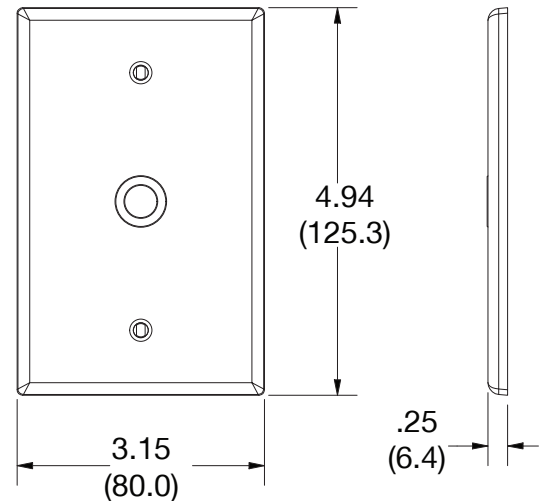

Mid-Size Wallplate 1.40" Opening Box Mount 1-Gang

Features

- High-impact, self-extinguishing polycarbonate material
- More rigid; sharp lines and less dimpling
- Smooth satin finish; blends into wall with an optimum finish

Ordering Information

Description	Gang	Color	UPC Number	Catalog Number
Mid-size wallplate with 1.40" opening, smooth satin finish, for use with coaxial	1	White	883778313325	PJ11W

Listings

cULus Listed

Specifications

Material	Polycarbonate thermoplastic
Thickness	.25 (6.4)
Orientation	Orientation
Mounting	Screw
Mounting Screws	Painted steel
Dimensions	4.94 in x 3.15 in x 0.25 in
Flammability	UL 94 V2