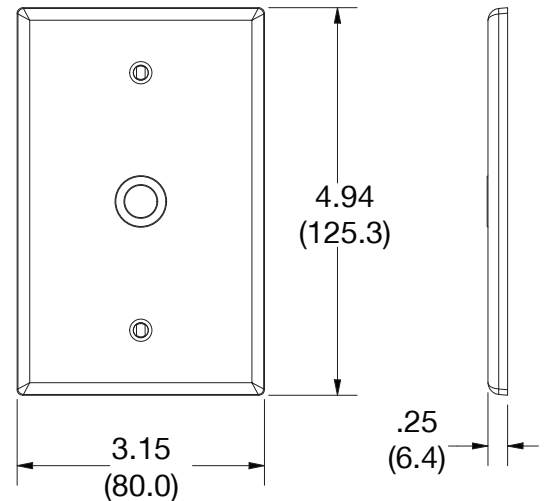

Mid-Size Wallplate 1.40" Opening Box Mount 1-Gang

Features

- High-impact, self-extinguishing polycarbonate material
- More rigid; sharp lines and less dimpling
- Smooth satin finish; blends into wall with an optimum finish

Ordering Information

Description	Gang	Color	UPC Number	Catalog Number
Mid-size wallplate with 1.40" opening, smooth satin finish, for use with coaxial	1	Brown	883778313295	PJ11

Listings

cULus Listed

Specifications

Material	Polycarbonate thermoplastic
Thickness	.25 (6.4)
Orientation	Orientation
Mounting	Screw
Mounting Screws	Painted steel
Dimensions	4.94 in x 3.15 in x 0.25 in
Flammability	UL 94 V2