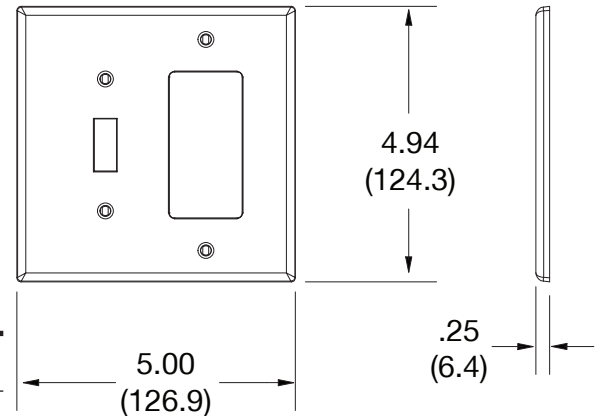

Wallplate Toggle and Blank Box Mount 2-Gang

Features

- High-impact, self-extinguishing polycarbonate material
- More rigid; sharp lines and less dimpling
- Smooth satin finish; blends into wall with an optimum finish

Ordering Information

Description	Gang	Color	UPC Number	Catalog Number
Mid-size toggle and blank box mount wallplate, smooth satin finish, for use with toggle switch and blank	2	Black	883778313349	PJ126BK

Listings

cULus Listed

Specifications

Material	Polycarbonate thermoplastic
Thickness	.25 (6.4)
Orientation	Orientation
Mounting	Screw
Mounting Screws	Painted steel
Dimensions	4.94 in x 5.00 in x 0.25 in
Flammability	UL 94 V2