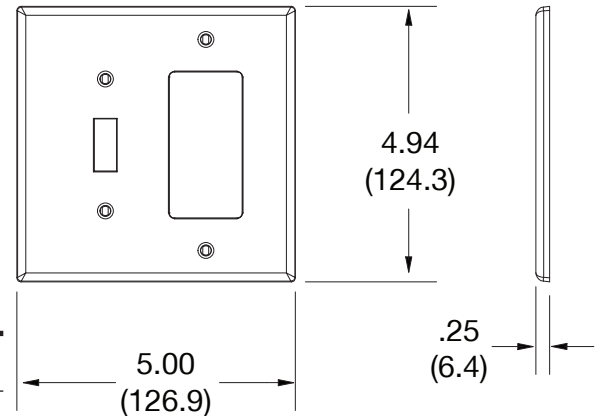

Wallplate Toggle and Blank Box Mount 2-Gang

Features

- High-impact, self-extinguishing polycarbonate material
- More rigid; sharp lines and less dimpling
- Smooth satin finish; blends into wall with an optimum finish

Ordering Information

Description	Gang	Color	UPC Number	Catalog Number
Mid-size toggle and blank box mount wallplate, smooth satin finish, for use with toggle switch and blank	2	Light Almond	883778313370	PJ126LA

Listings

cULus Listed

Specifications

Material	Polycarbonate thermoplastic
Thickness	.25 (6.4)
Orientation	Orientation
Mounting	Screw
Mounting Screws	Painted steel
Dimensions	4.94 in x 5.00 in x 0.25 in
Flammability	UL 94 V2