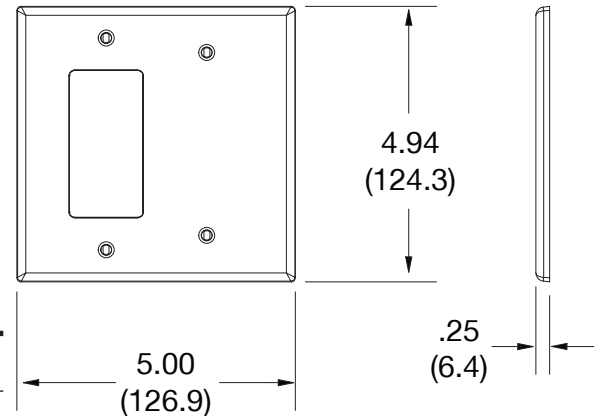

Wallplate Decorator and Blank Box Mount 2-Gang

Features

- High-impact, self-extinguishing polycarbonate material
- More rigid; sharp lines and less dimpling
- Smooth satin finish; blends into wall with an optimum finish

Ordering Information

Description	Gang	Color	UPC Number	Catalog Number
Mid-size decorator and blank box mount wallplate, smooth satin finish, for use with 1 decorator device	2	Black	883778313417	PJ1326BK

Listings

cULus Listed

Specifications

Material	Polycarbonate thermoplastic
Thickness	.25 (6.4)
Orientation	Orientation
Mounting	Screw
Mounting Screws	Painted steel
Dimensions	4.94 in x 5.00 in x 0.25 in
Flammability	UL 94 V2