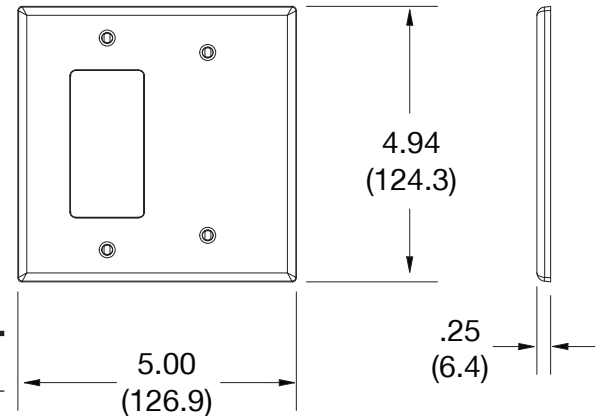

### Ordering Information

Description	Gang	Color	UPC Number	Catalog Number
Mid-size decorator and blank box mount wallplate, smooth satin finish, for use with 1 decorator device	2	Ivory	883778313431	PJ1326I

### Specifications

Material	Polycarbonate thermoplastic
Thickness	.25 (6.4)
Orientation	Orientation
Mounting	Screw
Mounting Screws	Painted steel
Dimensions	4.94 in x 5.00 in x 0.25 in
Flammability	UL 94 V2