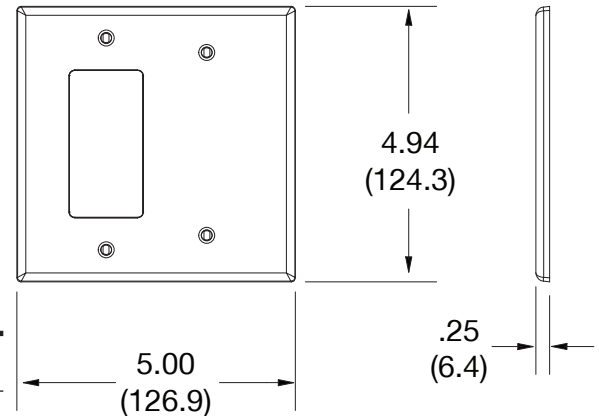

### Ordering Information

Description	Gang	Color	UPC Number	Catalog Number
Mid-size decorator and blank box mount wallplate, smooth satin finish, for use with 1 decorator device	2	Brown	883778313400	PJ1326

### Specifications

Material	Polycarbonate thermoplastic
Thickness	.25 (6.4)
Orientation	Orientation
Mounting	Screw
Mounting Screws	Painted steel
Dimensions	4.94 in x 5.00 in x 0.25 in
Flammability	UL 94 V2