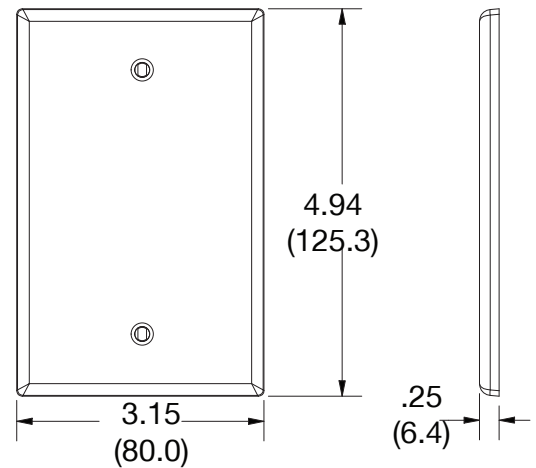

## Mid-Size Wallplate Blank Box Mount 1-Gang

### Ordering Information

Description	Gang	Color	UPC Number	Catalog Number
Mid-size blank box mount wallplate, smooth satin finish, for use with cover enclosure	1	Black	883778313462	PJ13BK

### Specifications

Material	Polycarbonate thermoplastic
Thickness	.25 (6.4)
Orientation	Orientation
Mounting	Screw
Mounting Screws	Painted steel
Dimensions	4.94 in x 3.15 in x 0.25 in
Flammability	UL 94 V2