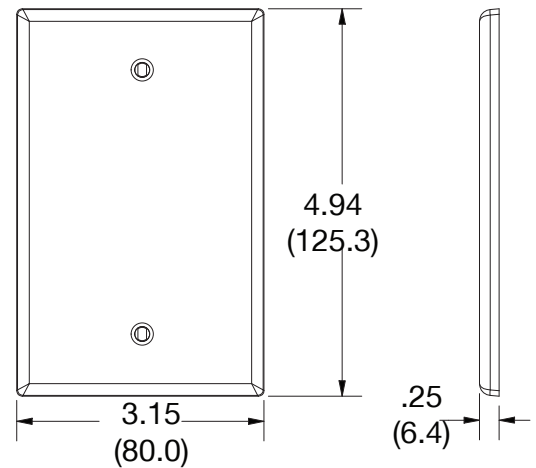

Mid-Size Wallplate Blank Box Mount 1-Gang

Features

- High-impact, self-extinguishing polycarbonate material
- More rigid; sharp lines and less dimpling
- Smooth satin finish; blends into wall with an optimum finish

Ordering Information

Description	Gang	Color	UPC Number	Catalog Number
Mid-size blank box mount wallplate, smooth satin finish, for use with cover enclosure	1	Brown	883778313394	PJ13

Listings

cULus Listed

Specifications

Material	Polycarbonate thermoplastic
Thickness	.25 (6.4)
Orientation	Orientation
Mounting	Screw
Mounting Screws	Painted steel
Dimensions	4.94 in x 3.15 in x 0.25 in
Flammability	UL 94 V2