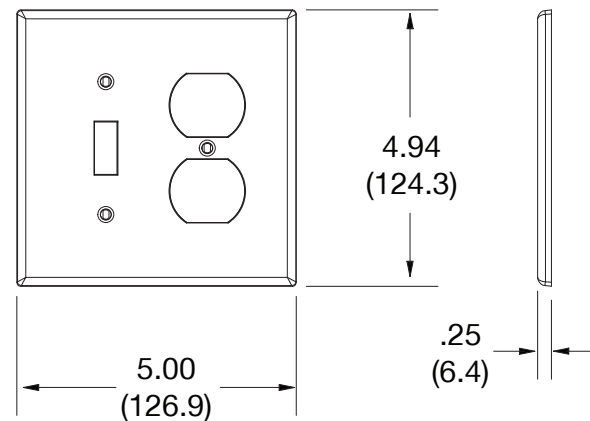

### Ordering Information

Description	Gang	Color	UPC Number	Catalog Number
Mid-size duplex and toggle wallplate, smooth satin finish, for use with 1 duplex receptacle and 1 toggle switch	2	Ivory	883778313547	<b>PJ18I</b>

### Specifications

Material	Polycarbonate thermoplastic
Thickness	.25 (6.4)
Orientation	Orientation
Mounting	Screw
Mounting Screws	Painted steel
Dimensions	4.94 in x 5.00 in x 0.25 in
Flammability	UL 94 V2