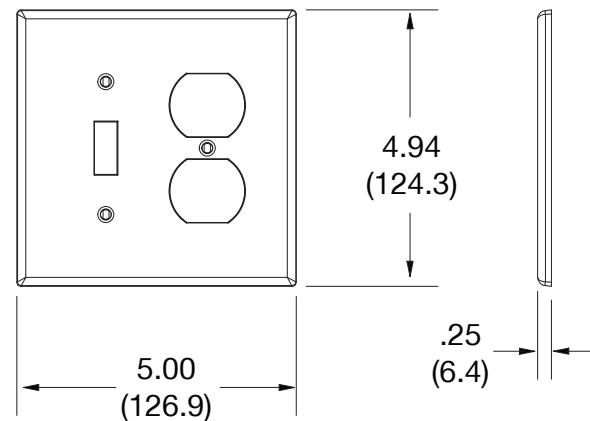

Wallplate Duplex and Toggle 2-Gang

Features

- High-impact, self-extinguishing polycarbonate material
- More rigid; sharp lines and less dimpling
- Smooth satin finish; blends into wall with an optimum finish

Ordering Information

Description	Gang	Color	UPC Number	Catalog Number
Mid-size duplex and toggle wallplate, smooth satin finish, for use with 1 duplex receptacle and 1 toggle switch	2	Red	883778313561	PJ18R

Listings

cULus Listed

Specifications

Material	Polycarbonate thermoplastic
Thickness	.25 (6.4)
Orientation	Orientation
Mounting	Screw
Mounting Screws	Painted steel
Dimensions	4.94 in x 5.00 in x 0.25 in
Flammability	UL 94 V2