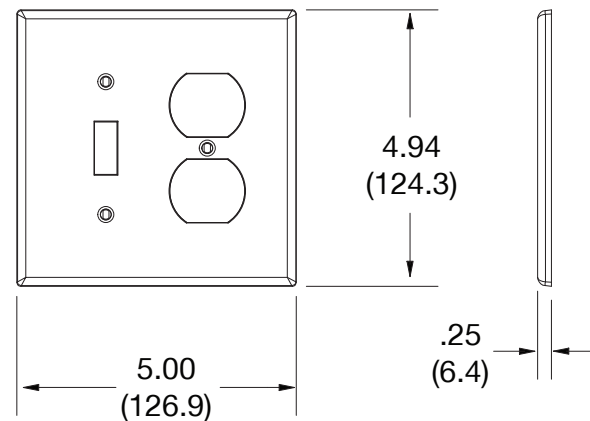

Wallplate Duplex and Toggle 2-Gang

Features

- High-impact, self-extinguishing polycarbonate material
- More rigid; sharp lines and less dimpling
- Smooth satin finish; blends into wall with an optimum finish

Ordering Information

Description	Gang	Color	UPC Number	Catalog Number
Mid-size duplex and toggle wallplate, smooth satin finish, for use with 1 duplex receptacle and 1 toggle switch	2	Brown	883778313516	PJ18

Listings

cULus Listed

Specifications

Material	Polycarbonate thermoplastic
Thickness	.25 (6.4)
Orientation	Orientation
Mounting	Screw
Mounting Screws	Painted steel
Dimensions	4.94 in x 5.00 in x 0.25 in
Flammability	UL 94 V2