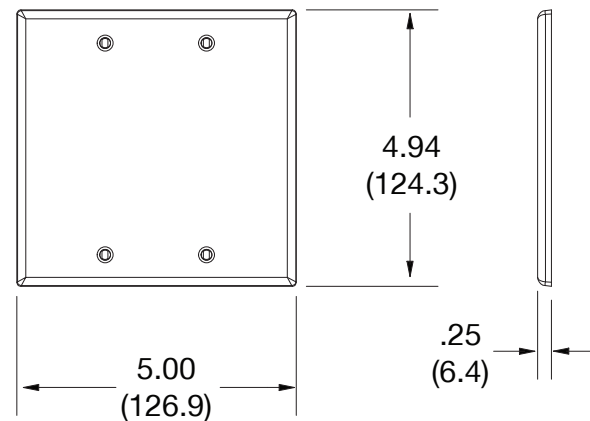

## Wallplate Blank Box Mount 2-Gang

### Ordering Information

Description	Gang	Color	UPC Number	Catalog Number
Mid-size blank box mount wallplate, smooth satin finish, for use to cover opening	2	Light Almond	883778313745	PJ23LA

### Specifications

Material	Polycarbonate thermoplastic
Thickness	.25 (6.4)
Orientation	Orientation
Mounting	Screw
Mounting Screws	Painted steel
Dimensions	4.94 in x 5.00 in x 0.25 in
Flammability	UL 94 V2